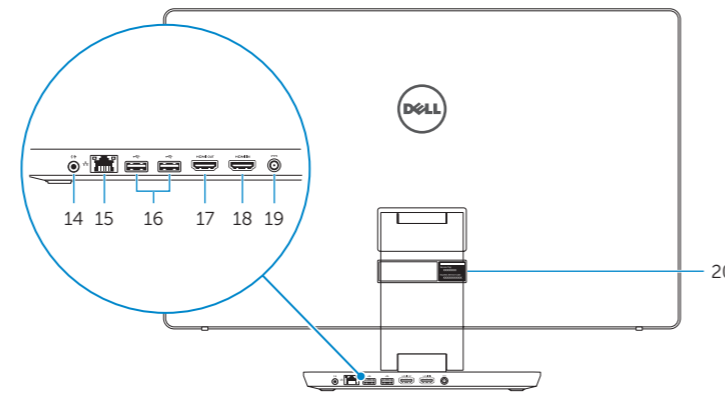

Features

Özellikler | Tính năng | الميزات

1. Right microphone
2. Camera-status light
3. Camera
4. Left microphone
5. USB 3.0 port (supports fast charging)
6. USB 3.0 port
7. Brightness control buttons (2)
8. Input-source selection/screen-off
9. Hard-drive activity light
10. Power button
11. Media-card reader
12. USB 3.0 ports (2)
13. Headset port
14. Audio-out port
15. Network port
16. USB 2.0 ports (2)
17. HDMI-out port
18. HDMI-in port
19. Power-adaptor port
20. Service Tag label