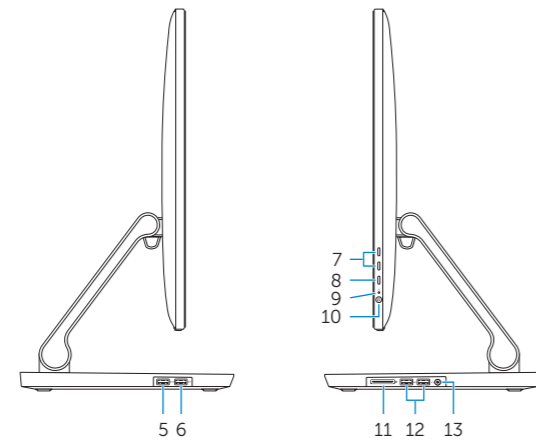

Features

Özellikler | Tính năng | الميزات

1. Right microphone
2. Camera-status light
3. Camera
4. Left microphone
5. USB 3.0 port (supports fast charging)
6. USB 3.0 port
7. Brightness control buttons (2)
8. Input-source selection/screen-off
9. Hard-drive activity light
10. Power button
11. Media-card reader
12. USB 3.0 ports (2)
13. Headset port
14. Audio-out port
15. Network port
16. USB 2.0 ports (2)
17. HDMI-out port
18. HDMI-in port
19. Power-adaptor port
20. Service Tag label