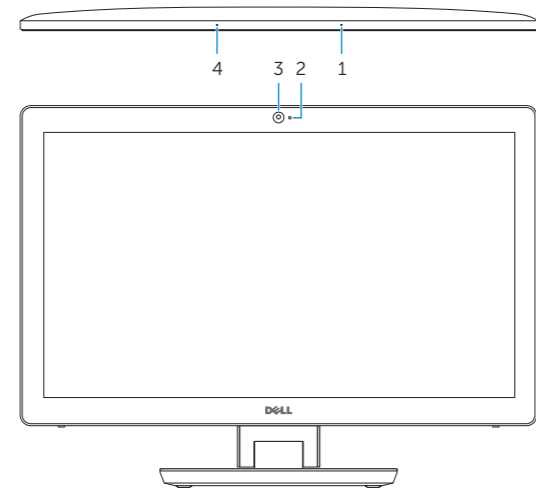

Features

Özellikler | Tính năng | الميزات

1. Right microphone
2. Camera-status light
3. Camera
4. Left microphone
5. USB 3.0 port (supports fast charging)
6. USB 3.0 port
7. Brightness control buttons (2)
8. Input-source selection/screen-off
9. Hard-drive activity light
10. Power button
11. Media-card reader
12. USB 3.0 ports (2)
13. Headset port
14. Audio-out port
15. Network port
16. USB 2.0 ports (2)
17. HDMI-out port
18. HDMI-in port
19. Power-adaptor port
20. Service Tag label